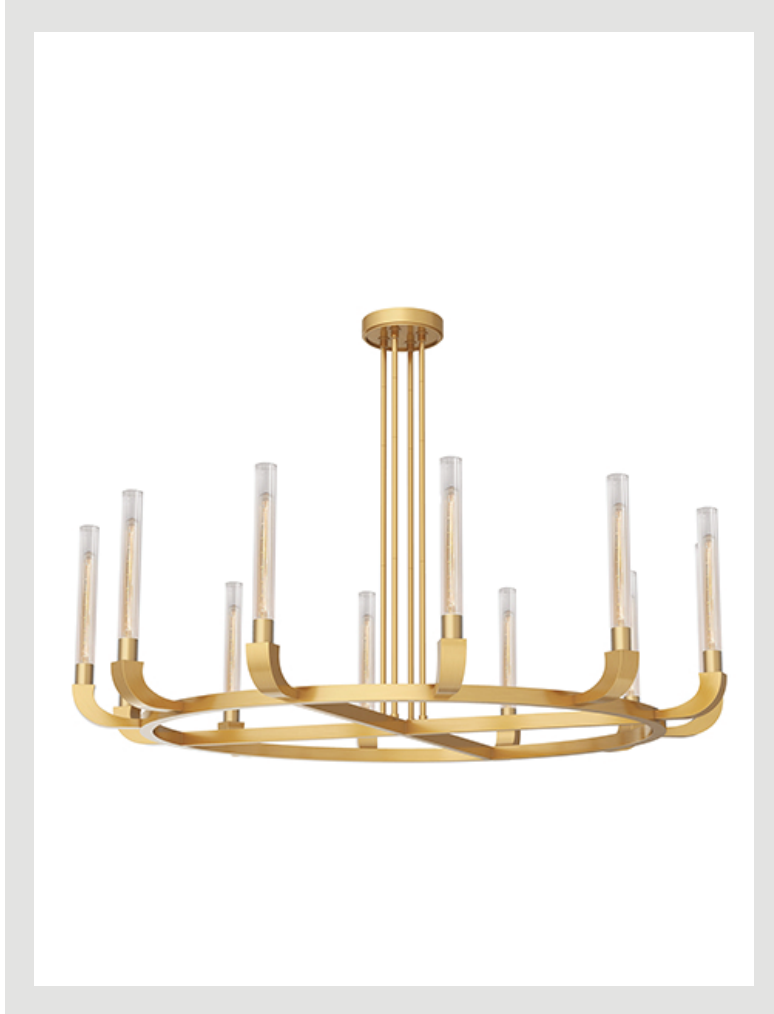

FLUTE

CH316012VBCR

FIXTURE DIMENSIONS	60"D x 18.9"H
HEIGHT FROM CENTER	-
WEIGHT	70.6 LBS
GLASS	Clear Ribbed Glass
MATERIAL	Iron + Zinc Alloy + Glass
CANOPY SIZE	8"D x 3.8"H
LAMPING	12 x 60W, E26
VOLTAGE	120V
WIRE ROD LENGTH	144" 12 x 12" + 4 x 6" + 4 x 4"
CORD TYPE	-
MINIMUM HANG HEIGHT	22.5"
INSTALL OPTIONS	-
ADA COMPLIANT	-
CERTIFICATION	UL
UPC	841387004126
PACKAGE SIZE	63.6" x 63.6" x 10.2"
PACKAGE WEIGHT	88.2 LBS

[D - Diameter, L - Length, W - Width, H - Height, E - Extension]

*For complete warranty terms, please visit:
www.aloralighting.com/warranty

AVAILABLE FINISHES: